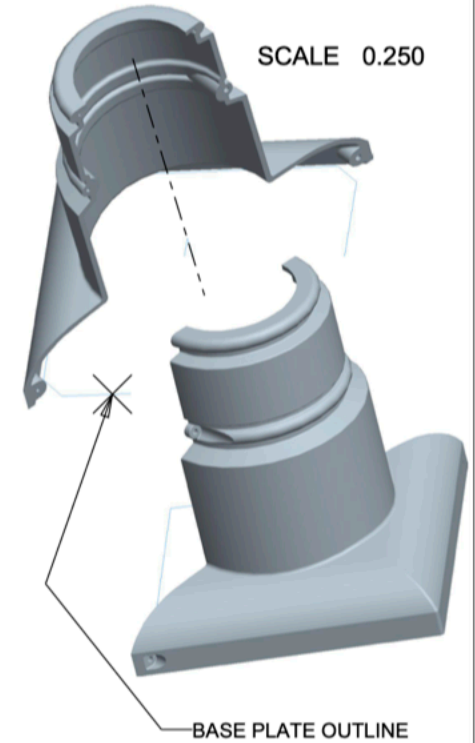

SECTION A-A
SCALE 0.500

P/N: SP55

Description: cast aluminum two-piece base cover, 10" square, for a 4"OD pole.

Ordering example: SP55-4RSA-10-COLOR
(10ft, 4"OD round smooth aluminum pole, with the SP55 base cover)