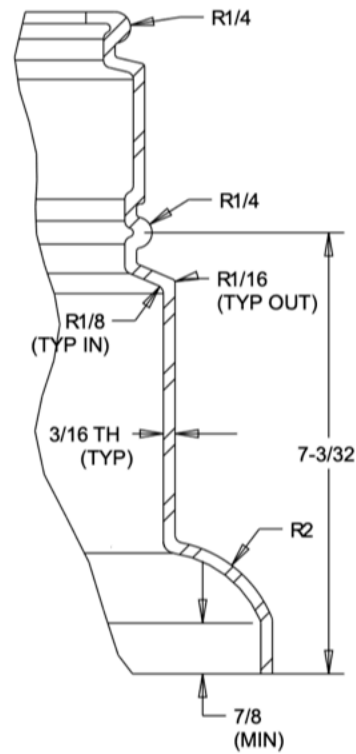

SECTION A-A
SCALE 0.500

P/N: SP55

Description: cast aluminum two-piece base cover, 10" square, for a 4"OD pole.

Ordering example: SP55-4RSA-10-COLOR
(10ft, 4"OD round smooth aluminum pole, with the SP55 base cover)