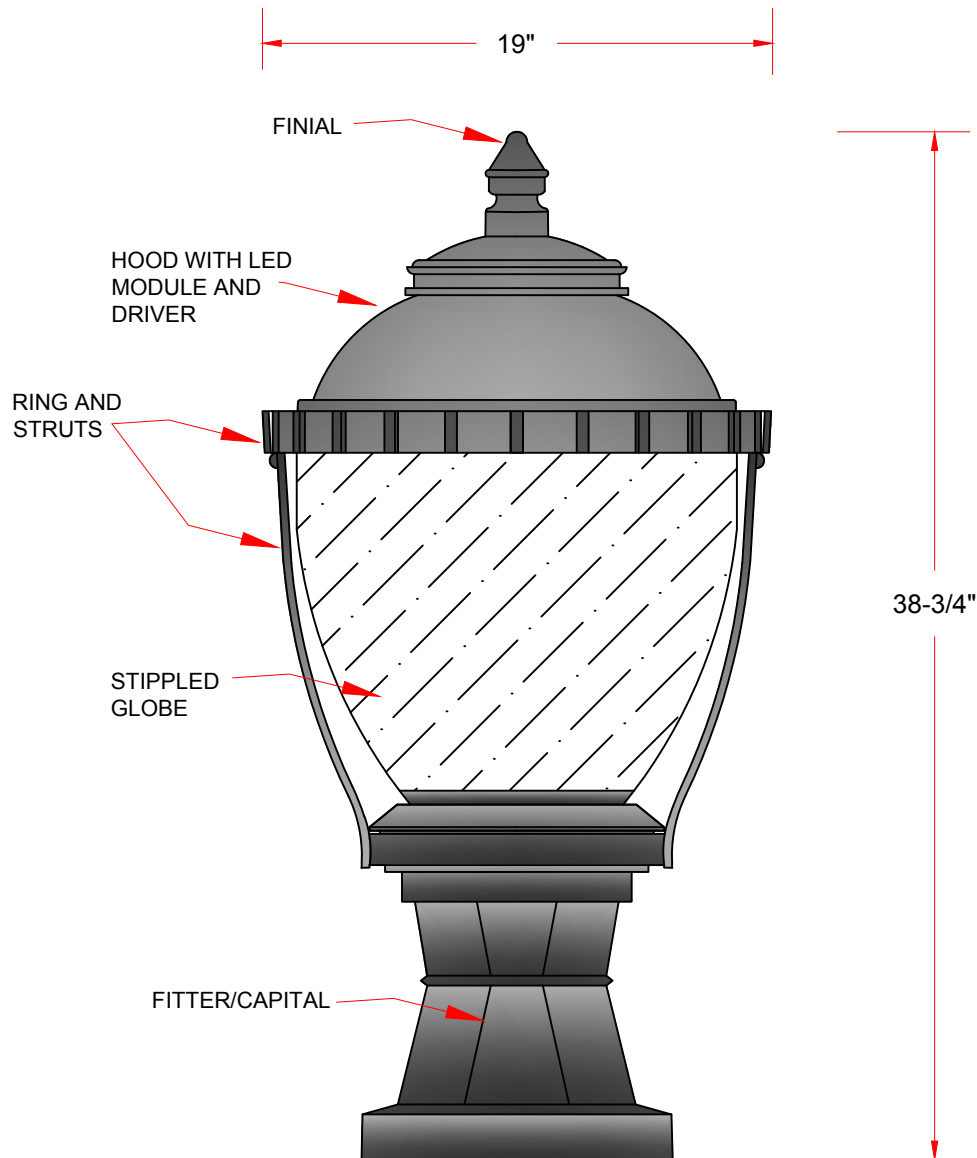

PD2209141

Finial: cast aluminum

Hood: spun aluminum

Lens: stippled acrylic

IES Type: TBD

LEDs: 40W, COB (Bridgelux or equivalent), approx. 4,750 lms

CCT: 4,000K

Driver: constant current

Struts: cast aluminum

Fitter/capital: cast aluminum

Mounting method: slip over existing tenon (advise dimensions), secured with (4) s/s screws

All exposed hardware: stainless steel

Finish: smooth semi-gloss TGIC polyester powder coat