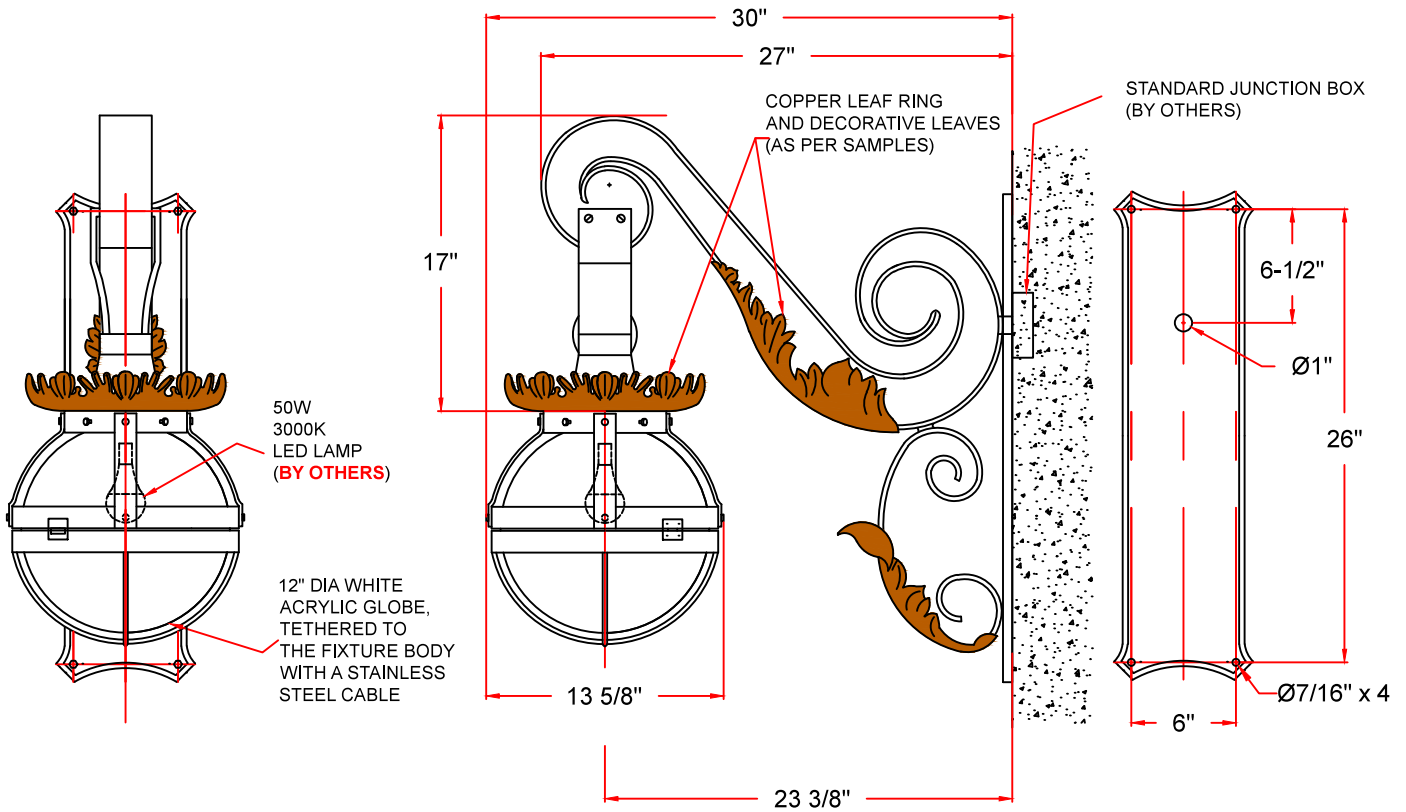

Submittal Drawing #PD2101221.2

FRONT VIEW

SIDE VIEW

WALL PLATE VIEW

Diffuser: 12" dia white acrylic globe, tethered to the fixture body with a stainless steel cable.

Cage and basket: heavy wall fabricated aluminum body

Socket: medium porcelain, 4kV

Lamp: 50W LED (**BY OTHERS**)

CCT: 3000K

Driver: Class II

Leaf ornamentation: hammered copper sheet, not painted

Fitter/capital: aluminum

Scrollwork: aluminum flat bar

Wall plate: fabricated aluminum plate with (4) x 7/16" thru-holes. Recommend 5/16" lag bolts, **by others**.

Exposed hardware: stainless steel

Finish: smooth semi-gloss polyester powder coat

Color: five standard colors to choose from: black (BLK), white (WHT), grey (GRY), green (GRN) or bronze (BRZ). Other colors available for an extra charge.